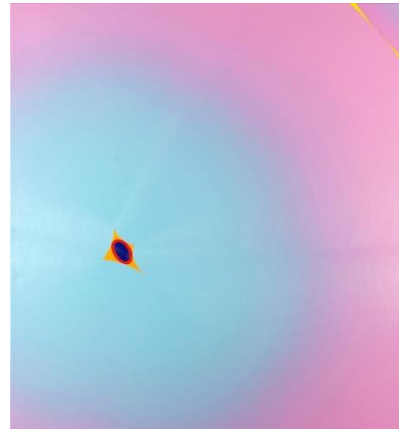

Osamu KOBAYASHI (b. 1964)

All Seeing, 2019

oil on canvas
48 x 40 in. (122 x 101.5 cm.)