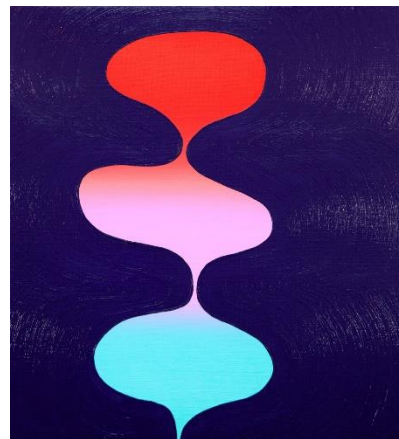

Osamu KOBAYASHI (b. 1964)

Wildflower II, 2020

oil on linen
12 x 11 in. (30.5 x 28 cm.)