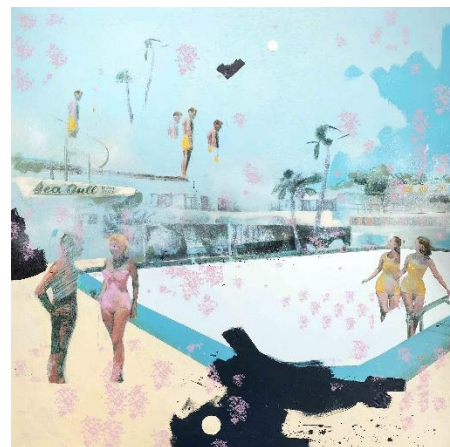

Lizzie GILL (b. 1989)

High Dive, 2020

acrylic, image transfer, collage and silkscreen on
panel

36 x 36 in. (91 x 91 cm.)